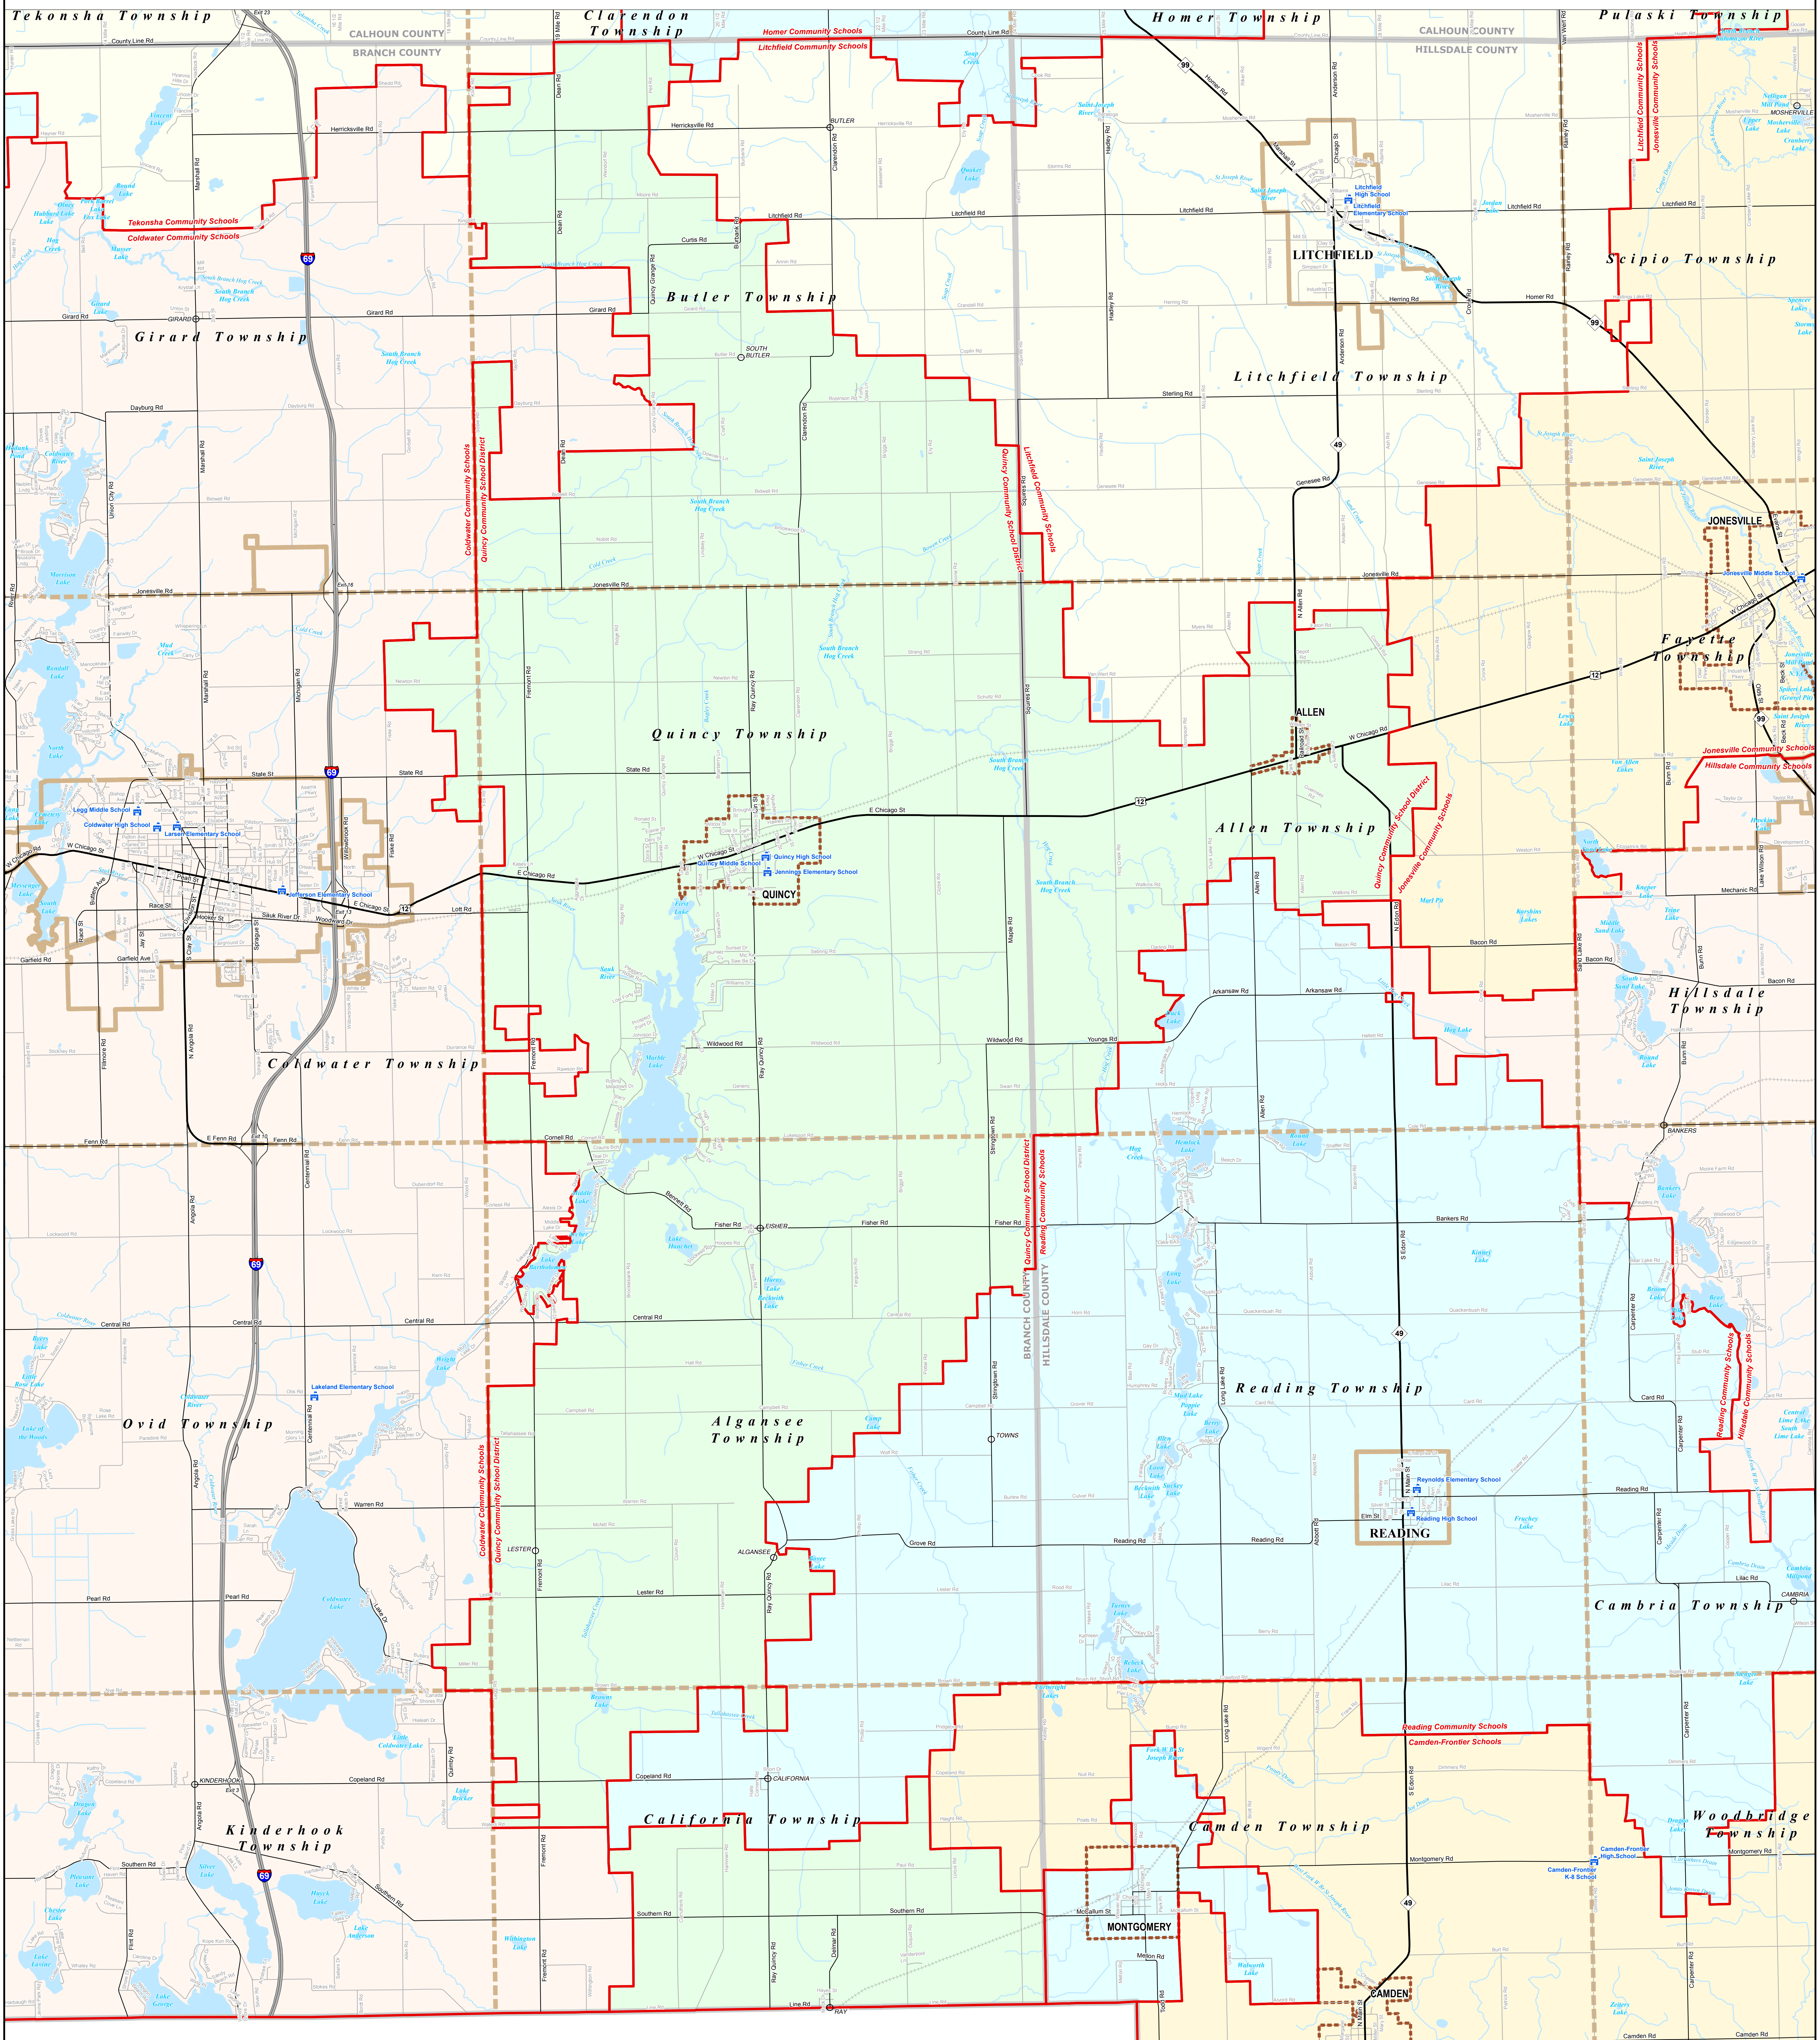

QUINCY COMMUNITY SCHOOL DISTRICT

Branch ISD

0 0.25 0.5 1 Miles

*Note: Non K-12 School Districts identified with Asterisk (*) in Name

11/14/13

- School District - County - City - Township - Village - Census Designated Place	- Unincorporated Place - School - Freeway - Primary Road - Local Road	- Railroad - Water Feature - River, Stream, or Drain

Source: Michigan Geographic Framework, v13a